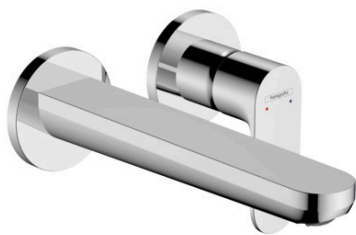

## Rebris S

Single lever basin mixer for concealed installation wall-mounted with spout 20 cm

Finish: **Chrome** Article Number: **72528000**

#### product features

- consists of: waste set, single lever basin mixer for concealed installation wall-mounted
- projection: 200 mm
- spray type: normal spray
- maximum flow rate at 3 bar: 5 l/min
- ceramic cartridge
- temperature limitation adjustable
- suitable for continuous flow water heaters
- non-closing waste set
- material waste set: metal
- connection type: basic set
- connection dimension: DN15
- handle can be positioned on the right or left, depending on the basic set installation

### Scale drawing

**Rebris S**

**Single lever basin mixer for concealed installation wall-mounted with spout 20 cm**

Finish: **Chrome** Article Number: **72528000**

**Flowchart**

**Rebris S**

Single lever basin mixer for concealed installation wall-mounted with spout 20 cm

Finish: **Chrome** Article Number: **72528000**

**Exploded Drawing**

Year of production: >06/22

**Rebris S****Single lever basin mixer for concealed installation wall-mounted with spout 20 cm**Finish: **Chrome** Article Number: **72528000****Spare part list**