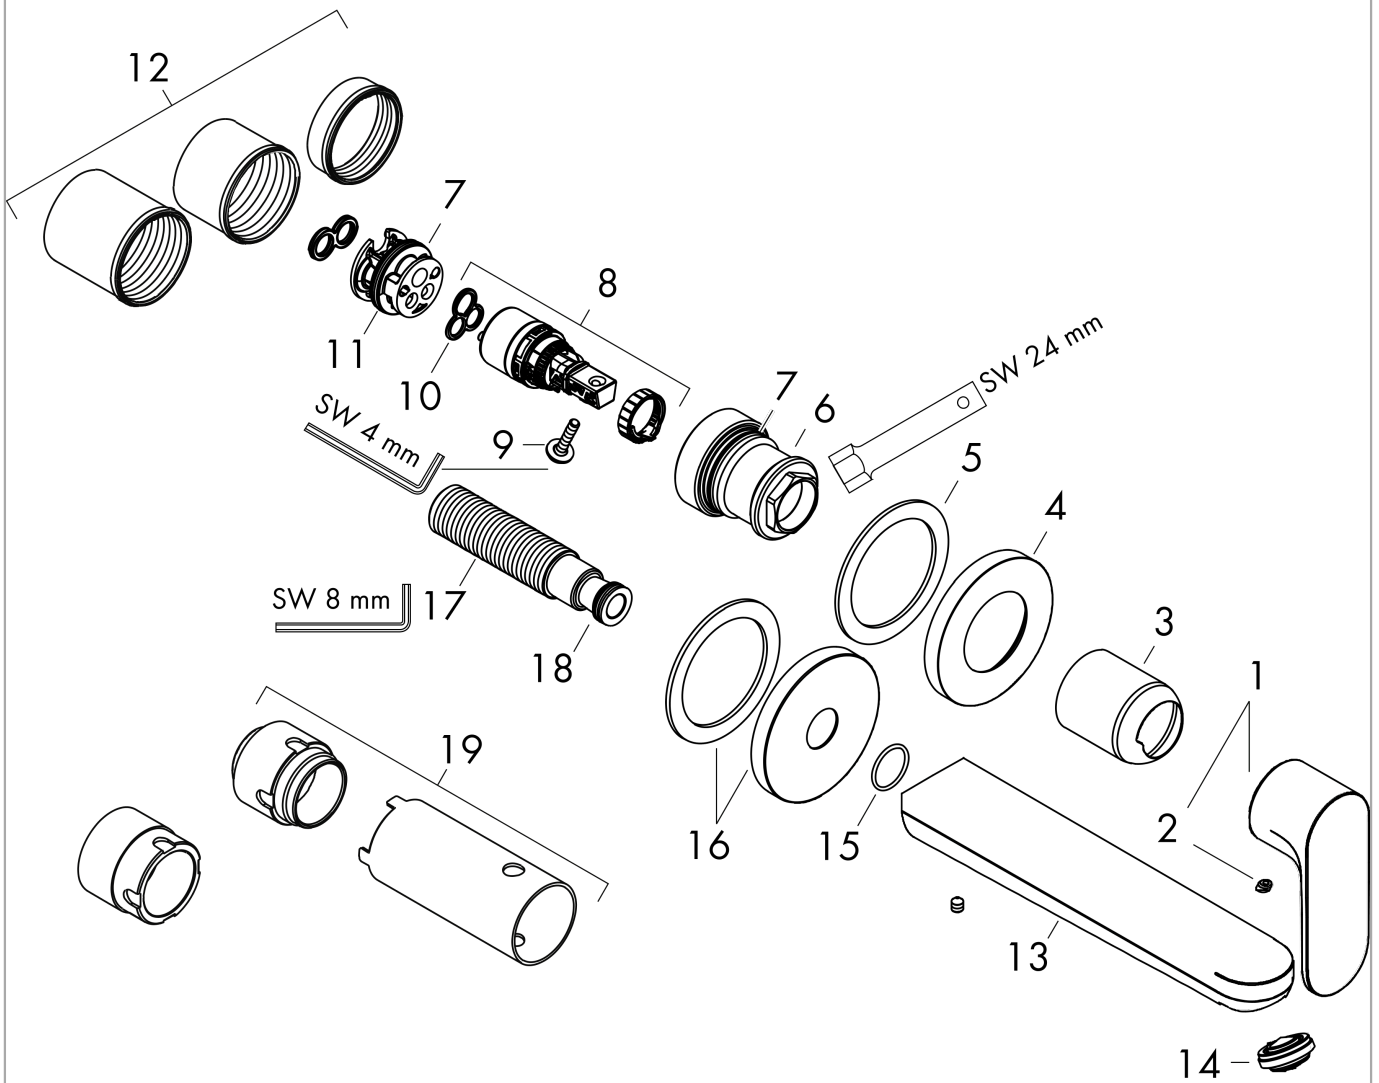

#### product features

- consists of: waste set, single lever basin mixer for concealed installation wall-mounted
- projection: 200 mm
- spray type: normal spray
- maximum flow rate at 3 bar: 5 l/min
- ceramic cartridge
- temperature limitation adjustable
- suitable for continuous flow water heaters
- non-closing waste set
- material waste set: metal
- connection type: basic set
- connection dimension: DN15
- handle can be positioned on the right or left, depending on the basic set installation

### Scale drawing

**Rebris S**

**Single lever basin mixer for concealed installation wall-mounted with spout 20 cm**

Finish: **Chrome** Article Number: **72528000**

**Flowchart**

**Rebris S**

Single lever basin mixer for concealed installation wall-mounted with spout 20 cm

Finish: **Chrome** Article Number: **72528000**

**Exploded Drawing**

Year of production: >06/22

**Rebris S****Single lever basin mixer for concealed installation wall-mounted with spout 20 cm**Finish: **Chrome** Article Number: **72528000****Spare part list**

Year of production: &gt;06/22

Pos.	Description	Article Number	Price	PU
1	handle	94648000	€ 45,82	1
2	screw cover	96338000	€ 3,33	1
3	sleeve	93053000	€ 36,89	1
4	escutcheon Ø 68 mm	93052000	€ 28,92	1
5	washer	97600000	€ 11,66	1
6	nut	93141000	€ 36,89	1
7	O-ring 26x2	98147000	€ 3,33	1
8	cartridge, assy	95973001	€ 72,47	1
9	locking screw for handle	95140000	€ 5,36	1
10	seal	98865000	€ 28,92	1
11	adapter for cartridge	95634000	€ 11,66	1
12	fixing set	97971000	€ 36,89	1
13	spout 220 mm	94649000	€ 103,17	1
14	aerator M24x1 (5 l/min)	94364000	€ 8,69	1
15	O-ring 18x1,5	98231000	€ 3,33	1
16	escutcheon for spout	93987000	€ 72,47	1
17	connecting thread G½	95626000	€ 45,82	1
18	O-ring 13x2	98128000	€ 3,33	1
19	extension set 25 mm for 13622180	31971000	-	1
a	waste	50001000	-	1