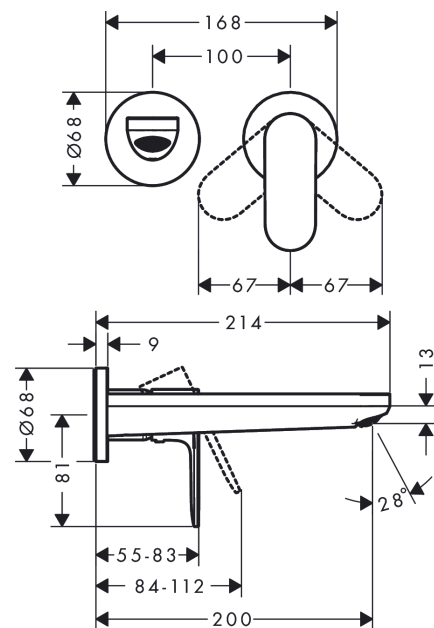

## Rebris S

Single lever basin mixer for concealed installation wall-mounted with spout 20 cm

Finish: **Chrome** Article Number: **72528000**

#### product features

- consists of: waste set, single lever basin mixer for concealed installation wall-mounted
- projection: 200 mm
- spray type: normal spray
- maximum flow rate at 3 bar: 5 l/min
- ceramic cartridge
- temperature limitation adjustable
- suitable for continuous flow water heaters
- non-closing waste set
- material waste set: metal
- connection type: basic set
- connection dimension: DN15
- handle can be positioned on the right or left, depending on the basic set installation

### Scale drawing

**Rebris S**

**Single lever basin mixer for concealed installation wall-mounted with spout 20 cm**

Finish: **Chrome** Article Number: **72528000**

**Flowchart**

**Rebris S**

Single lever basin mixer for concealed installation wall-mounted with spout 20 cm

Year of production: &gt;06/22

Pos.	Description	Article Number	Price	PU
1	handle	94648000	€ 45,82	1
2	screw cover	96338000	€ 3,33	1
3	sleeve	93053000	€ 36,89	1
4	escutcheon Ø 68 mm	93052000	€ 28,92	1
5	washer	97600000	€ 11,66	1
6	nut	93141000	€ 36,89	1
7	O-ring 26x2	98147000	€ 3,33	1
8	cartridge, assy	95973001	€ 72,47	1
9	locking screw for handle	95140000	€ 5,36	1
10	seal	98865000	€ 28,92	1
11	adapter for cartridge	95634000	€ 11,66	1
12	fixing set	97971000	€ 36,89	1
13	spout 220 mm	94649000	€ 103,17	1
14	aerator M24x1 (5 l/min)	94364000	€ 8,69	1
15	O-ring 18x1,5	98231000	€ 3,33	1
16	escutcheon for spout	93987000	€ 72,47	1
17	connecting thread G½	95626000	€ 45,82	1
18	O-ring 13x2	98128000	€ 3,33	1
19	extension set 25 mm for 13622180	31971000	-	1
a	waste	50001000	-	1